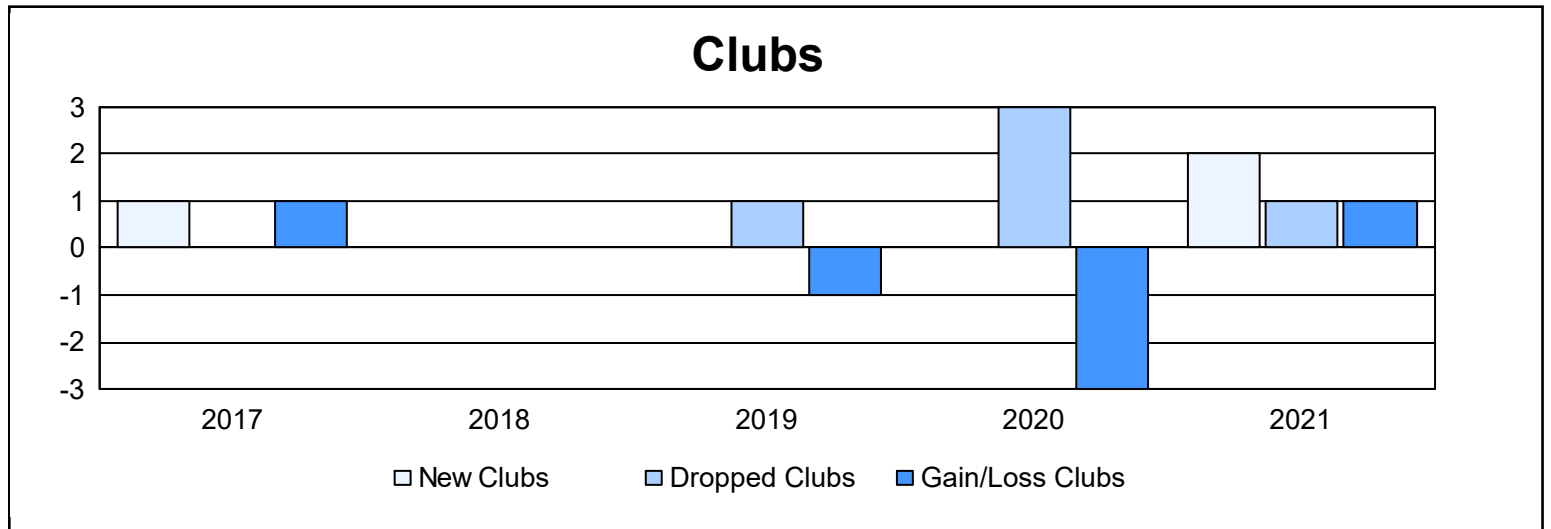

Year	New Clubs	Dropped Clubs	Gain/ Loss Clubs	New Members	Charter Members	Reinstate Members	Transfer Members	Total Member Added	Total Members Dropped	Gain/ Loss Members
2016-2017	1	0	1	158	34	14	8	214	242	-28
2017-2018	0	0	0	236	2	13	20	271	315	-44
2018-2019	0	1	-1	152	3	17	11	183	264	-81
2019-2020	0	3	-3	153	11	15	24	203	298	-95
2020-2021	2	1	1	139	75	13	20	247	250	-3
<b>Average</b>	<b>1</b>	<b>1</b>	<b>0</b>	<b>168</b>	<b>25</b>	<b>14</b>	<b>17</b>	<b>224</b>	<b>274</b>	<b>-50</b>

### Membership Composition June 2021 Cumulative