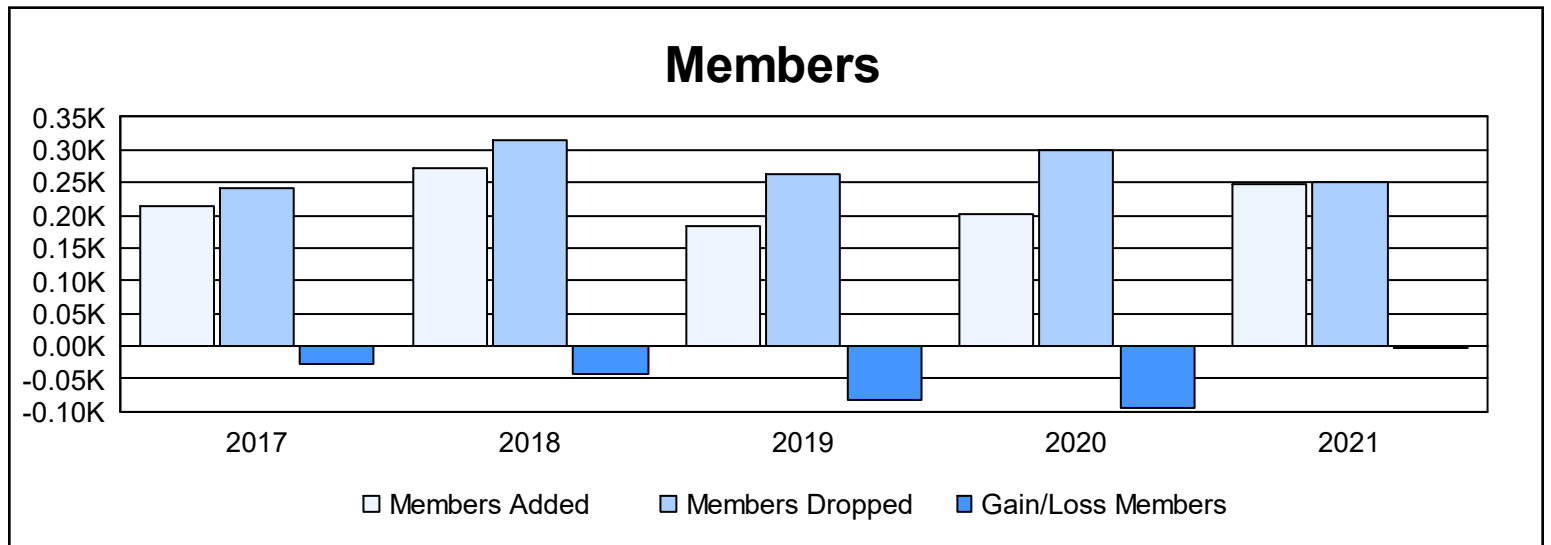

Year	New Clubs	Dropped Clubs	Gain/ Loss Clubs	New Members	Charter Members	Reinstate Members	Transfer Members	Total Member Added	Total Members Dropped	Gain/ Loss Members
2016-2017	1	0	1	158	34	14	8	214	242	-28
2017-2018	0	0	0	236	2	13	20	271	315	-44
2018-2019	0	1	-1	152	3	17	11	183	264	-81
2019-2020	0	3	-3	153	11	15	24	203	298	-95
2020-2021	2	1	1	139	75	13	20	247	250	-3
<b>Average</b>	<b>1</b>	<b>1</b>	<b>0</b>	<b>168</b>	<b>25</b>	<b>14</b>	<b>17</b>	<b>224</b>	<b>274</b>	<b>-50</b>

### Membership Composition June 2021 Cumulative